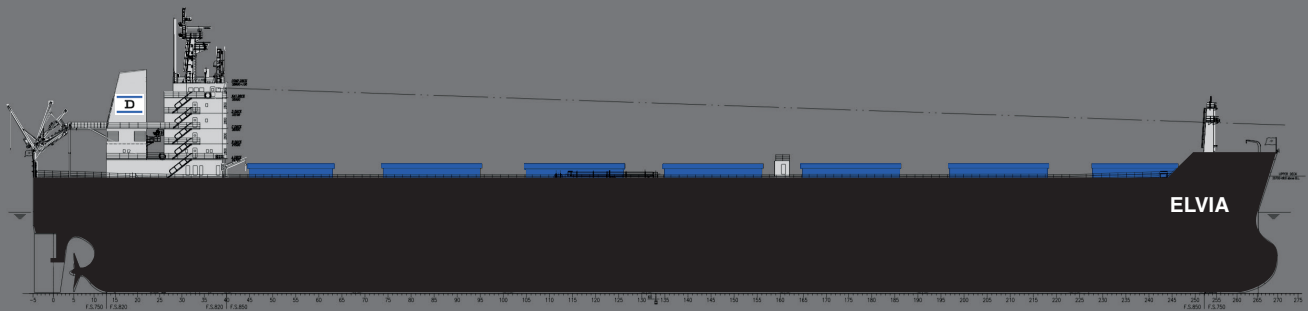

HERM. DAUELSBERG

Shipowner · Shipbroker · Established 1857

D

HERM. DAUELSBERG

Shipowner · Shipbroker · Established 1857

WELCOME

AT DAUELSBERG

HERM. DAUELSBERG operates a fleet of four container ships with a capacity from 2000 to 5100 TEU and one bulk carrier of 93000 dwt.

D

HERM. DAUELSBERG

Shipowner · Shipbroker · Established 1857

MV ELVIA

THE FLEET

SHIP TYPE	Bulk Carrier
CBM GRAIN	110,330 cbm
BUILT	2010
CRANES	Gearless
GRT / NRT	50,697 / 30,722
DWT / DRAFT	92,500 mt / 14.9 m
LOA / BEAM	229.2 m / 38 m
DESIGN	SDARI 93000
FLAG	Malta
MAIN ENGINE	MAN B&W 6S60MC

MV BELLAVIA

THE FLEET

**SHIP TYPE****Cellular Container****TEU NOM.****5,117 TEU****BUILT****2005****CRANES****Gearless****GRT / NRT****53,807 / 32,867****DWT / DRAFT****66,160 mt / 13.55 m****LOA / BEAM****294.1 m / 32.2 m****DESIGN****Hyundai 5000****TEU AT 14 TS****3,370 TEU****FLAG****Marshall Islands****REEFER****500 plugs (148 under deck)****MAIN ENGINE****Sulzer 8RT Flex 96C**