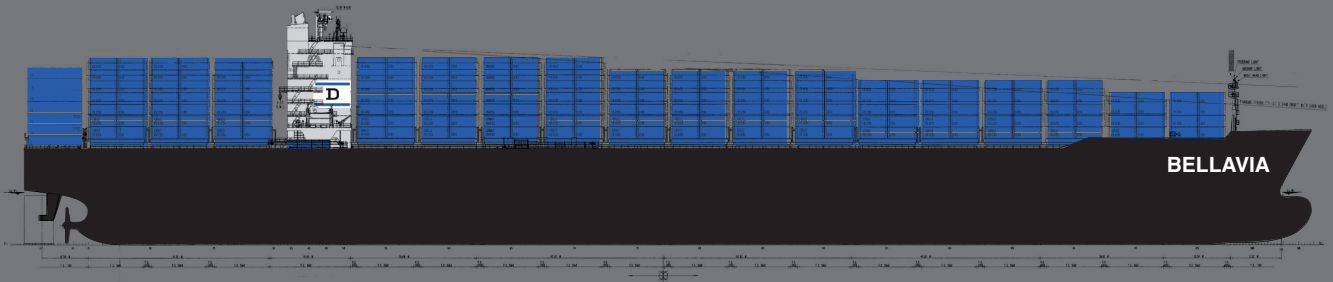

D

HERM. DAUELSBERG

Shipowner · Shipbroker · Established 1857

MV ELVIA

THE FLEET

SHIP TYPE	Bulk Carrier
CBM GRAIN	110,330 cbm
BUILT	2010
CRANES	Gearless
GRT / NRT	50,697 / 30,722
DWT / DRAFT	92,500 mt / 14.9 m
LOA / BEAM	229.2 m / 38 m
DESIGN	SDARI 93000
FLAG	Malta
MAIN ENGINE	MAN B&W 6S60MC

MV BELLAVIA

THE FLEET

**SHIP TYPE****Cellular Container****TEU NOM.****5,117 TEU****BUILT****2005****CRANES****Gearless****GRT / NRT****53,807 / 32,867****DWT / DRAFT****66,160 mt / 13.55 m****LOA / BEAM****294.1 m / 32.2 m****DESIGN****Hyundai 5000****TEU AT 14 TS****3,370 TEU****FLAG****Marshall Islands****REEFER****500 plugs (148 under deck)****MAIN ENGINE****Sulzer 8RT Flex 96C**